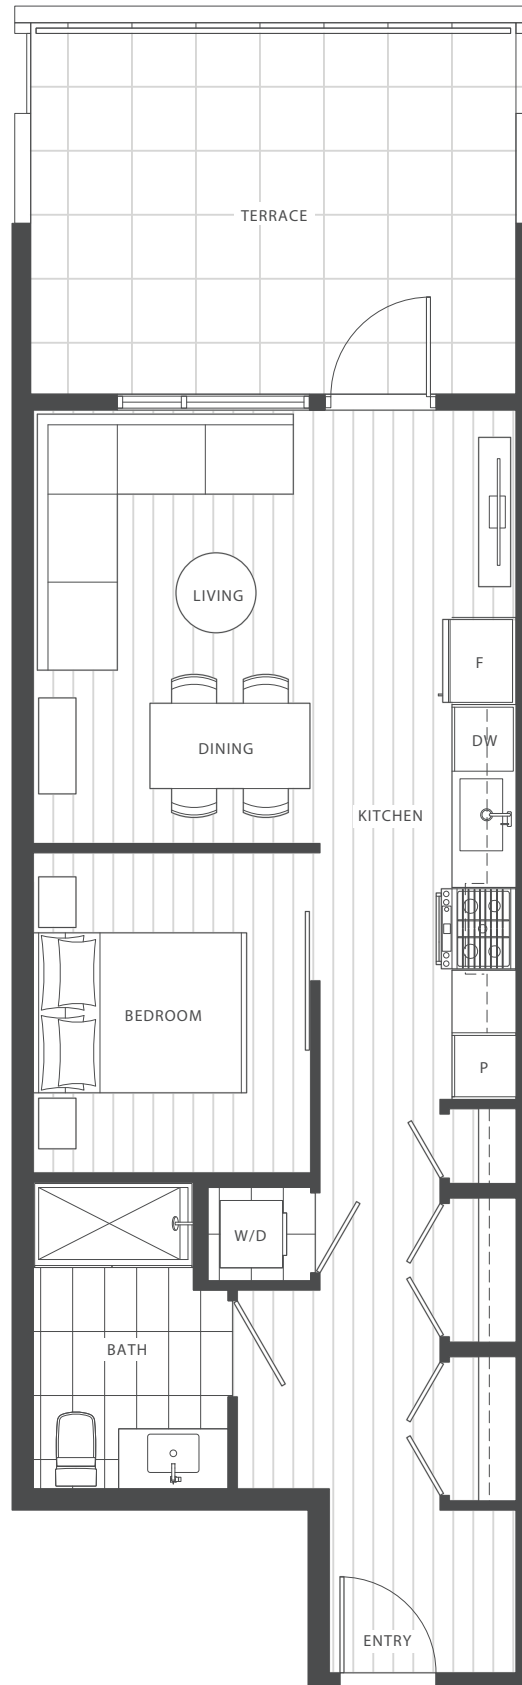

A1

LEVEL 2

1 Bedroom
1 Bathroom

Indoor 576 sq ft
Outdoor 181 sq ft
Total 757 sq ft

LEVEL 2