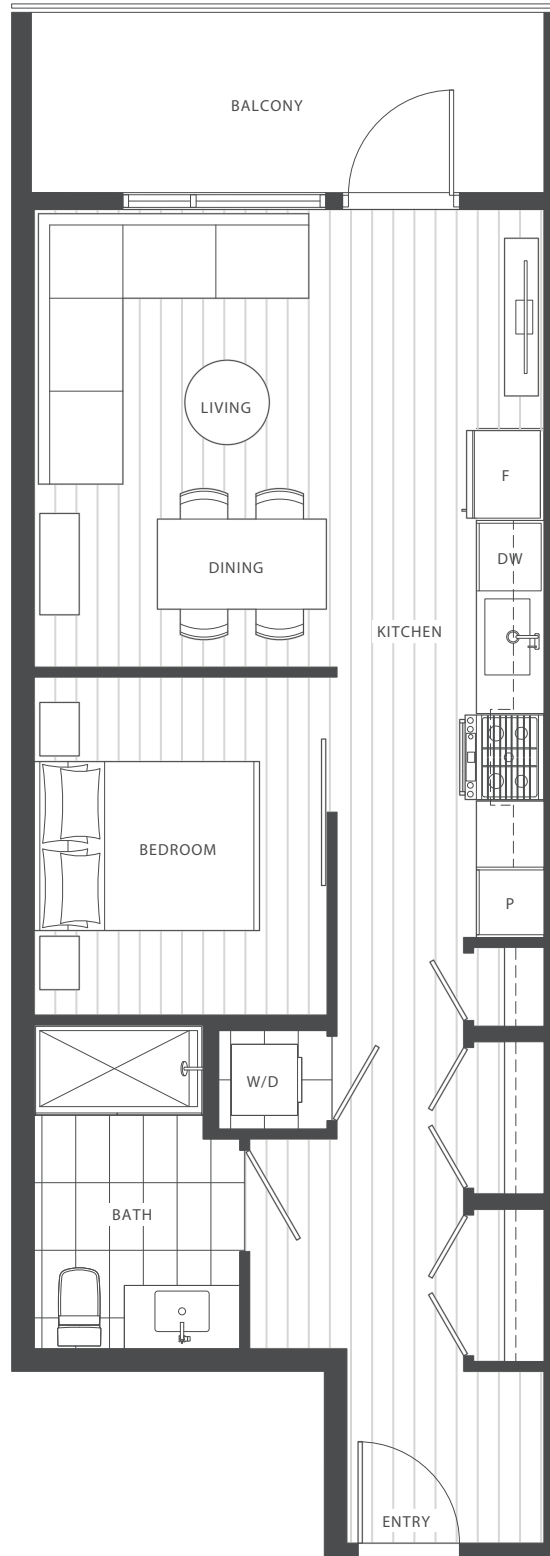

A1

1 Bedroom 1 Bathroom

Indoor 576 sq ft
 Outdoor 82 sq ft
 Total 658 sq ft

LEVEL 5

LEVELS 3-4