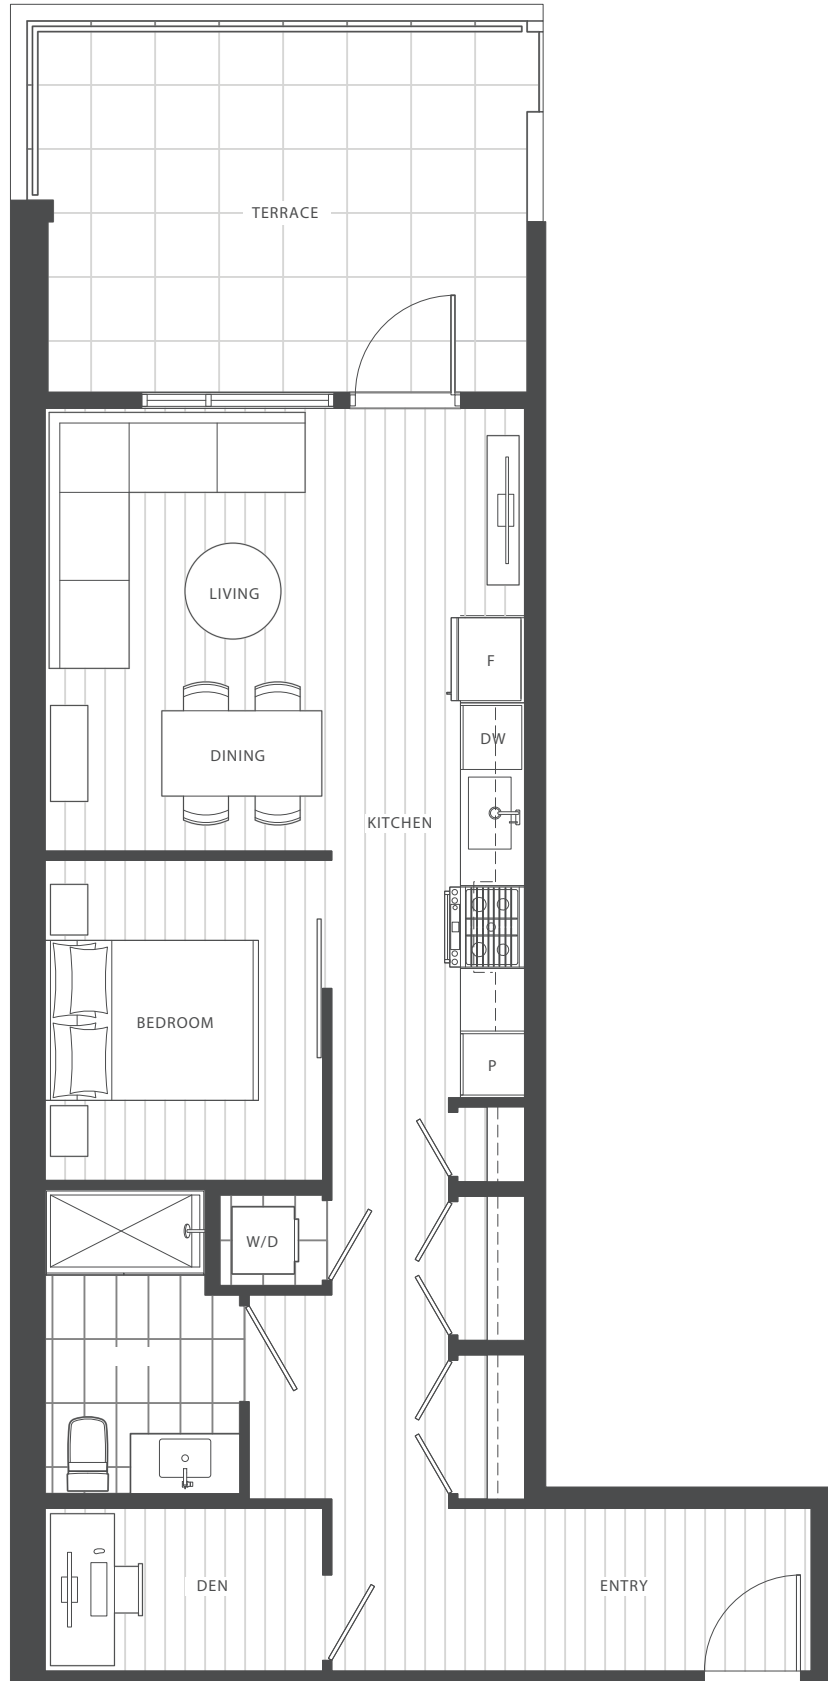

A3

LEVEL 2

1 Bedroom
+ Den
1 Bathroom

Indoor 690 sq ft
Outdoor 182 sq ft
Total 872 sq ft

LEVEL 2