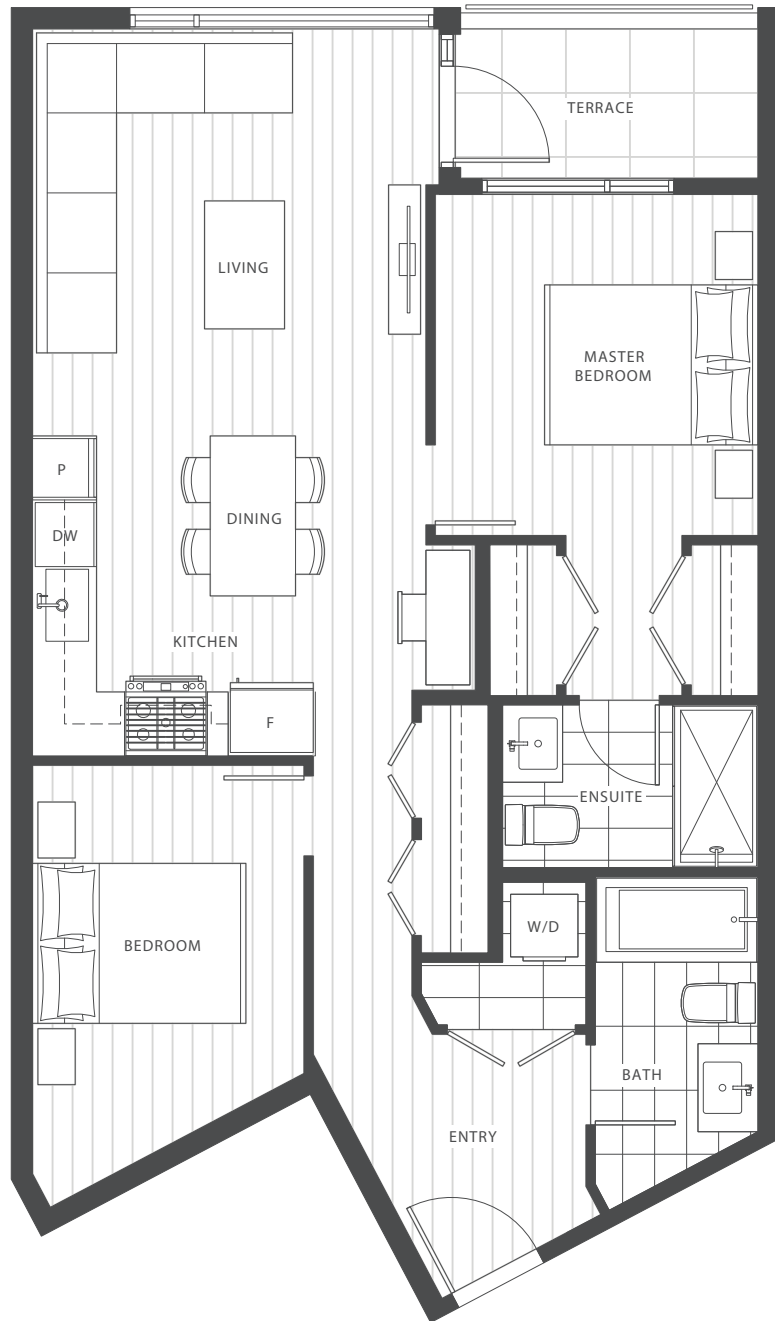

B5

LEVEL 2

2 Bedrooms
2 Bathrooms

Indoor 808 sq ft
Outdoor 50 sq ft
Total 858 sq ft

LEVEL 2