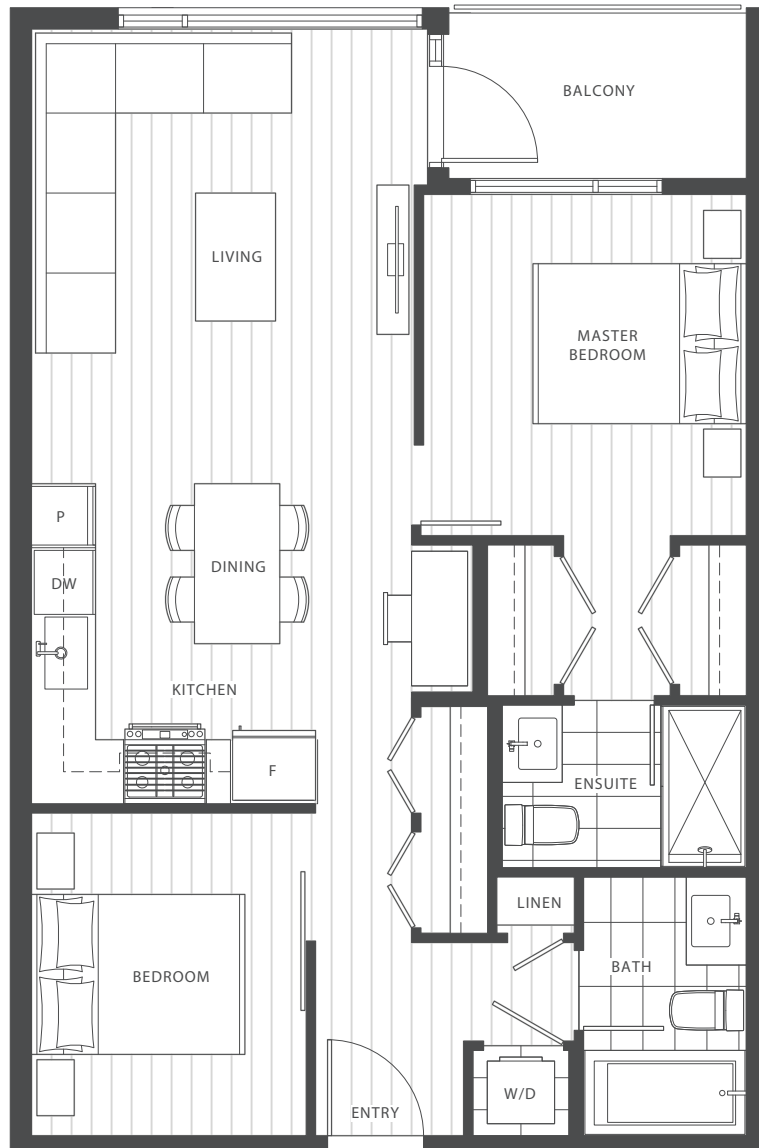

B2

2 Bedrooms 2 Bathrooms

Indoor 756 sq ft
 Outdoor 50 sq ft
 Total 806 sq ft

LEVELS 3 - 4