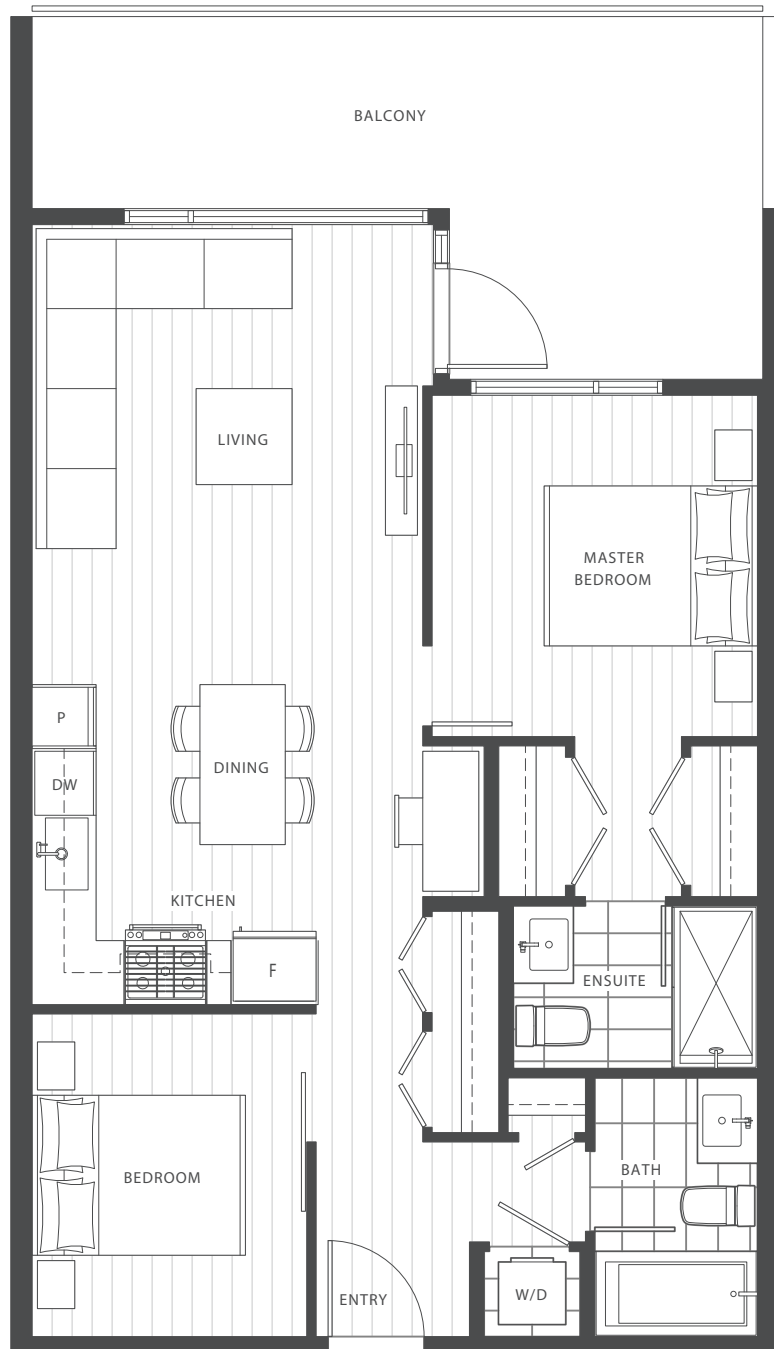

B4

LEVEL 2

2 Bedrooms
2 Bathrooms

Indoor 766 sq ft
Outdoor 200 sq ft
Total 966 sq ft

LEVEL 2