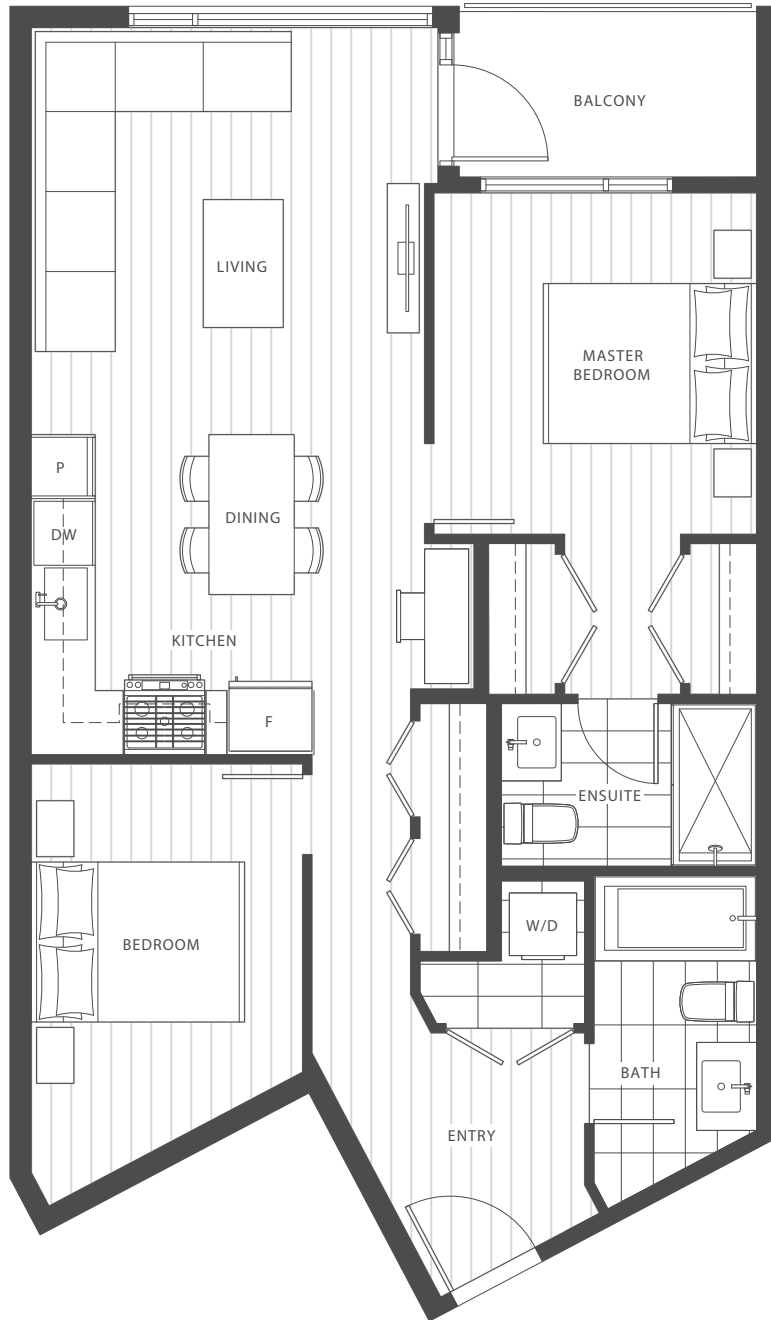

B5

2 Bedrooms 2 Bathrooms

Indoor 808 sq ft
Outdoor 50 sq ft
Total 858 sq ft

LEVELS 3-4